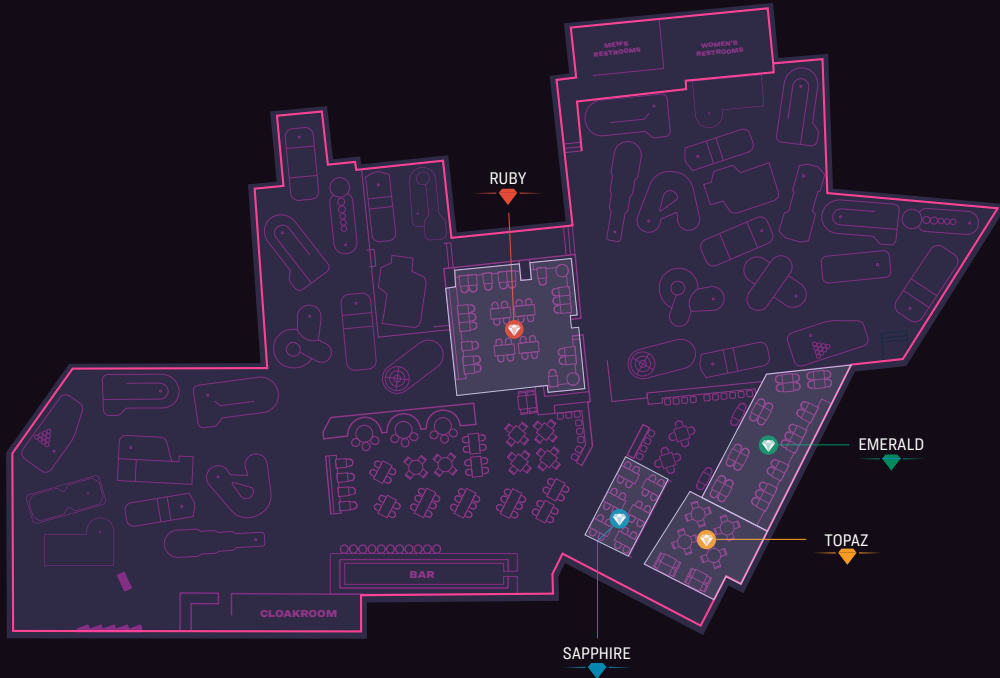

Check the screens for your tee time and golf course

5

Let's play! Make your way to the course

6

Take your best shot and let the fun begin!

PUTTSHACK WATFORD

Designed to celebrate in style.

Comprising of two interconnecting private rooms, perfect for your networking event or corporate meeting, and three stylish semi-private areas, Puttshack Watford is the place to be!

Join us for some fun tech-infused mini golf and enjoy our globally inspired food and drink selection!

EMERALD

Overlooking our tech-infused mini golf course that goes by the same name and fully AV equipped, Emerald is the perfect destination for networking events, corporate parties and meeting sessions.

TOPAZ

If you are looking for a space with a relaxed and intimate atmosphere, our Topaz room is the ultimate space for your small corporate or social event.

JADE

Connecting Emerald and Topaz together, create Jade, a larger private space, ideal for your next big event.

WATFORD FLOORPLAN

CAPACITIES

	Standing	Theatre	Boardroom
RUBY Semi private area.	80	-	-
SAPHIRE Semi private area.	30	-	-
EMERALD Private room.	65	20	20
TOPAZ Private room.	35	-	14
JADE Emerald and Topaz private rooms joined together.	100	-	-
FULL VENUE HIRE Hire the whole venue including the bar, 4 mini golf courses and cloakroom.		600	
HALF VENUE HIRE Hire half of the venue which includes Emerald, Topaz and Sapphire areas.		200	