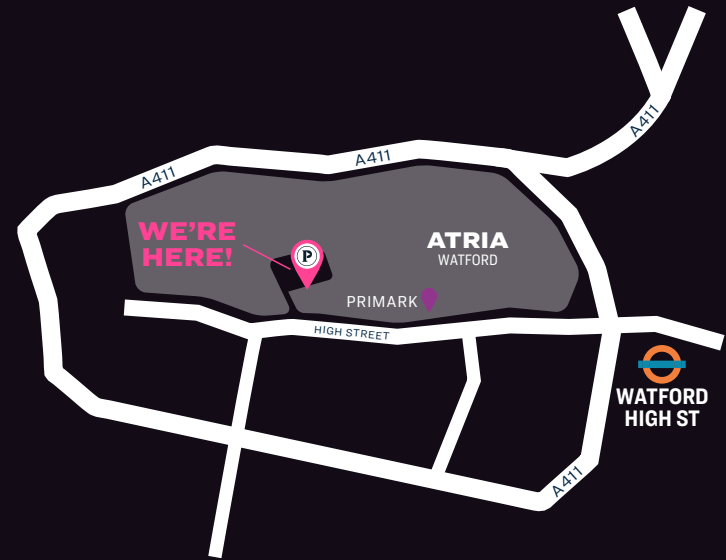

TOPAZ

If you are looking for a space with a relaxed and intimate atmosphere, our Topaz room is the ultimate space for your small corporate or social event.

JADE

Connecting Emerald and Topaz together, create Jade, a larger private space, ideal for your next big event.

WHERE TO FIND US

Puttshack Watford is located in the heart of Watford Atria, just a short walk from Watford Junction. The venue is also perfectly linked to London with a 20-minute train from Euston station.